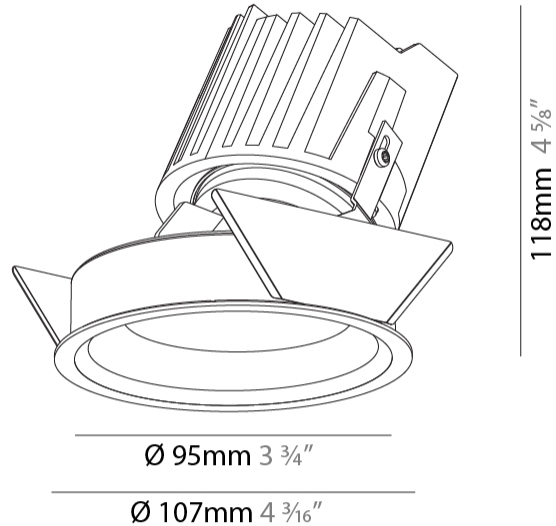

GENERAL

Series: Bioniq
Subseries: Bioniq Round Wallwash
Brand: Prolicht
Division: Architectural
Mounting Type: Recessed
Mounting Location: Ceiling
Subcategory: Downlight

PHYSICAL

Shape: Round
Diameter (mm): 107
Diameter (in): 4 3/16
Height (mm): 118
Height (in): 4 5/8
Ceiling Thickness (mm): 10 / 12.5 / 15
Ceiling Thickness (in): 3/8 or 1/2 or 9/16
Min. Recessing Depth (mm): 140
Min. Recessing Depth (in): 5 1/2
Light Distribution: Adjustable / Asymmetric
Weight (kg): 0.456
Weight (lbs): 1
Fixture Finish: SSR / BKV / CWI / CRY / HAB / LAG / UFT / ITA / RUA / RUR / MIC / FTG / MYG / TWT / LOD / PUS / FRO / FUP / KIA / POP / BLS / SPG / MEY / GOH / GUM / CHC / COM / ABZ / JAG / OBR / MOS / ROR
Fixture Material: Aluminum Die Cast
Cut-out Measurements: 98mm / 3 7/8"

ELECTRICAL

Lamp Type: LED (Zhaga Standard)
Total Output Wattage (W): 15
Dimming: Dali Dimming
Driver Included: No
Driver Location: Recessed Housing
Driver Type: Constant Current - 120Vac
Housing: See components
Input Voltage (V): 120
Constant Current (MA): 350

LED

Number of LEDs: 1
Color Temperature (°K): Warm Dim
Max. Delivered Lumen (lm): 850
Nominal Lumen (lm): 1140
CRI: >90 CRI
Lamp Life (hrs): 50000

OPTICAL

Reflector: 20 / 40 / 60
Adjustability: Fixed

RATINGS AND CERTIFICATIONS

Certified By: Certified for North American Standards
IP rating: IP20

PROJECT	_____
TYPE	_____
SPECIFIER	_____
QUANTITY	_____
DATE	_____