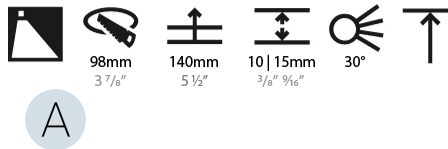

GENERAL

Series: Bioniq
Subseries: Bioniq Round Wallwash
Brand: Prolicht
Division: Architectural
Mounting Type: Recessed
Mounting Location: Ceiling
Subcategory: Downlight

PHYSICAL

Shape: Round
Diameter (mm): 107
Diameter (in): 4 3/16
Height (mm): 118
Height (in): 4 5/8
Ceiling Thickness (mm): 10 / 12.5 / 15
Ceiling Thickness (in): 3/8 or 1/2 or 9/16
Min. Recessing Depth (mm): 140
Min. Recessing Depth (in): 5 1/2
Light Distribution: Adjustable / Asymmetric
Weight (kg): 0.456
Weight (lbs): 1
Fixture Finish: SSR / BKV / CWI / CRY / HAB / LAG / UFT / ITA / RUA / RUR / MIC / FTG / MYG / TWT / LOD / PUS / FRO / FUP / KIA / POP / BLS / SPG / MEY / GOH / GUM / CHC / COM / ABZ / JAG / OBR / MOS / ROR
Fixture Material: Aluminum Die Cast
Cut-out Measurements: 98mm / 3 7/8"

ELECTRICAL

Lamp Type: LED (Zhaga Standard)
Total Output Wattage (W): 15
Dimming: Dali Dimming
Driver Included: No
Driver Location: Recessed Housing
Driver Type: Constant Current - 120Vac
Housing: See components
Input Voltage (V): 120
Constant Current (MA): 350

LED

Number of LEDs: 1
Color Temperature (°K): Warm Dim
Max. Delivered Lumen (lm): 850
Nominal Lumen (lm): 1140
CRI: >90 CRI
Lamp Life (hrs): 50000

OPTICAL

Reflector: 20 / 40 / 60
Adjustability: Fixed

RATINGS AND CERTIFICATIONS

Certified By: Certified for North American Standards
IP rating: IP20

PROJECT	_____
TYPE	_____
SPECIFIER	_____
QUANTITY	_____
DATE	_____